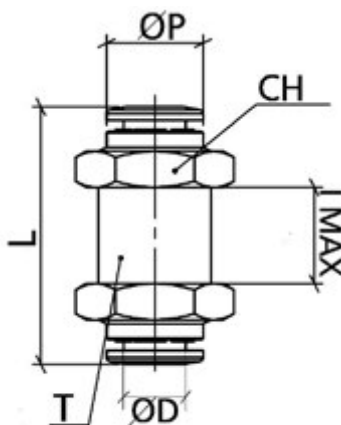

Article number: 589OTRMM08516

Description: Metal Push-in fitting, Ø8 / M16x1, Bulkhead
Type: OTRMM08-516, Nickel plated brass

Measures

= 8

= M16x1

= 14

= 36.5

= -

= 19

Weight = 36